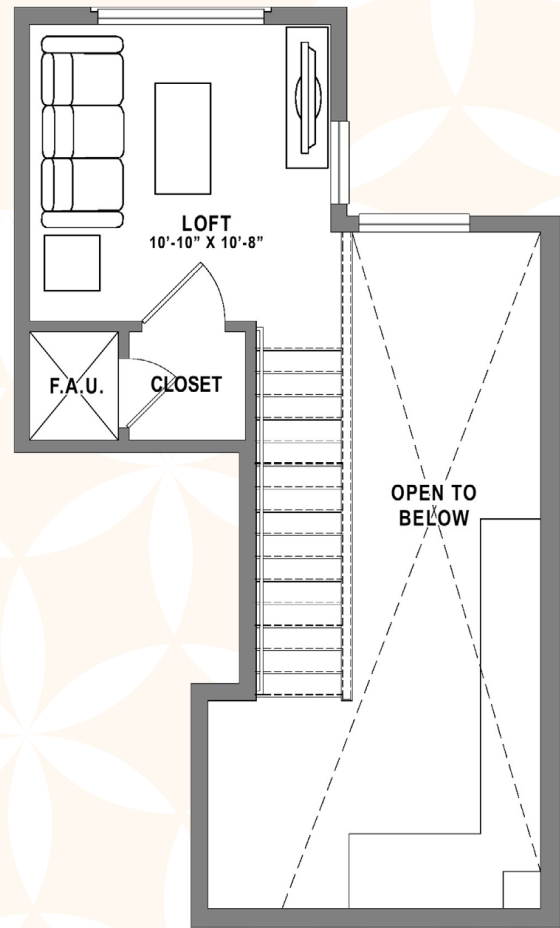

# BAKER BLOCK

A COSTA STATE OF MIND.

## PLAN S1 LOFT

Studio + Loft / 1 Bath  
approx. 716 sq. ft.

ENTRY LEVEL

LOFT LEVEL