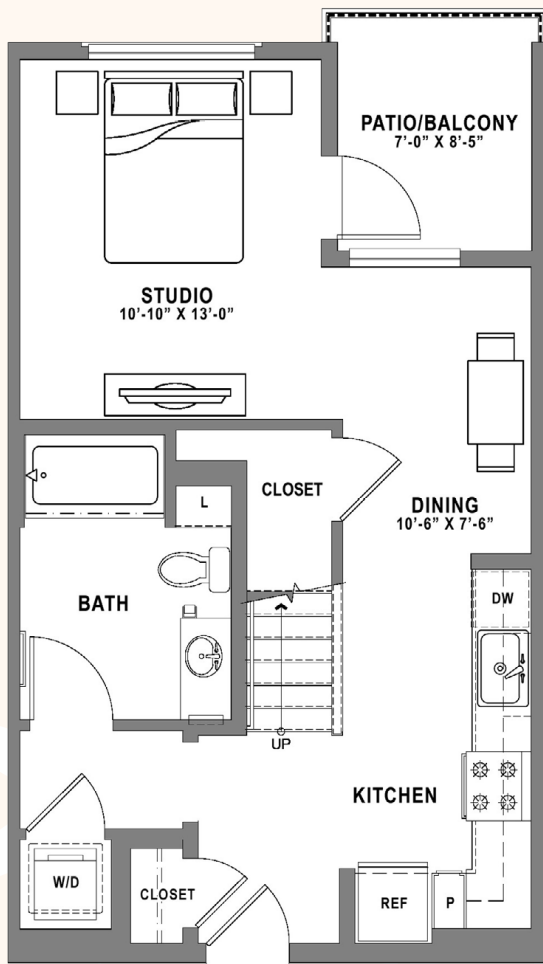

# BAKER BLOCK

A COSTA STATE OF MIND.

## PLAN S1 LOFT

Studio + Loft / 1 Bath  
approx. 716 sq. ft.

ENTRY LEVEL

LOFT LEVEL