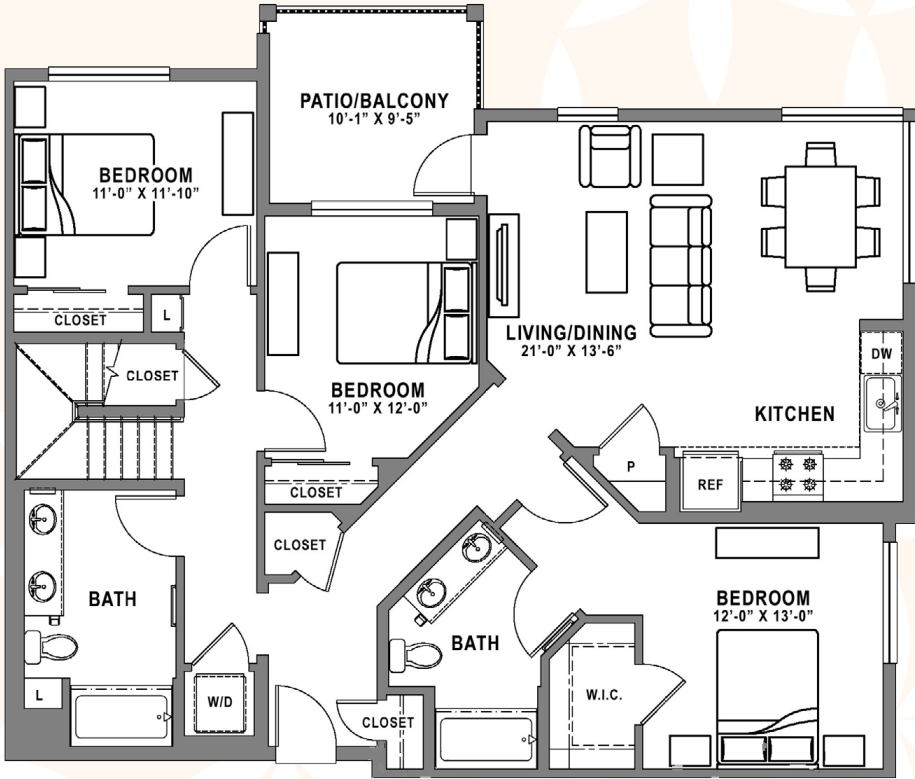

BAKER BLOCK

A COSTA STATE OF MIND.

PLAN C1 LOFT

3 Bedroom + Loft / 2 Bath
approx. 1,574 sq. ft.

LOFT LEVEL

ENTRY LEVEL