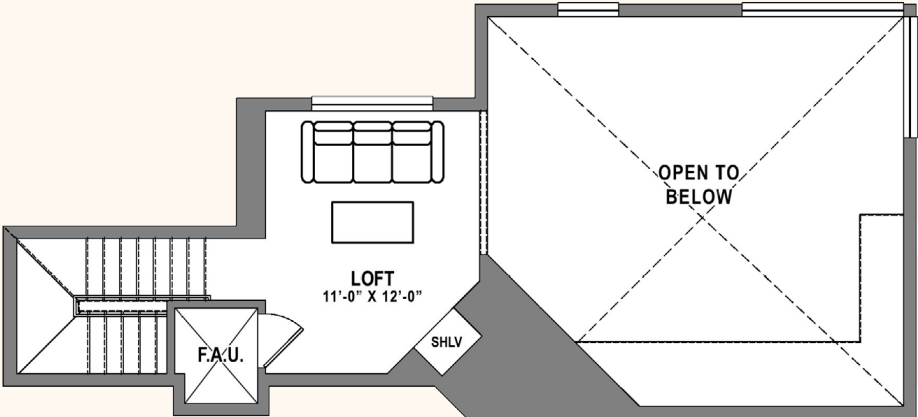

BAKER BLOCK

A COSTA STATE OF MIND.

PLAN C1 LOFT

3 Bedroom + Loft / 2 Bath
approx. 1,574 sq. ft.

LOFT LEVEL

ENTRY LEVEL