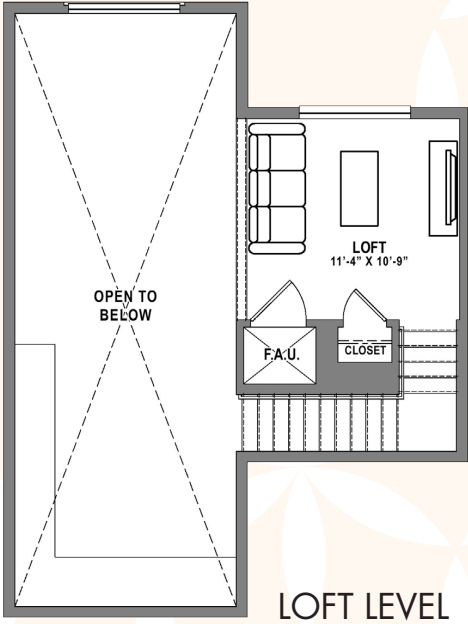

# PLAN B7 LOFT

2 Bedroom + Loft / 2 Bath  
approx. 1,301 sq. ft.

ENTRY LEVEL