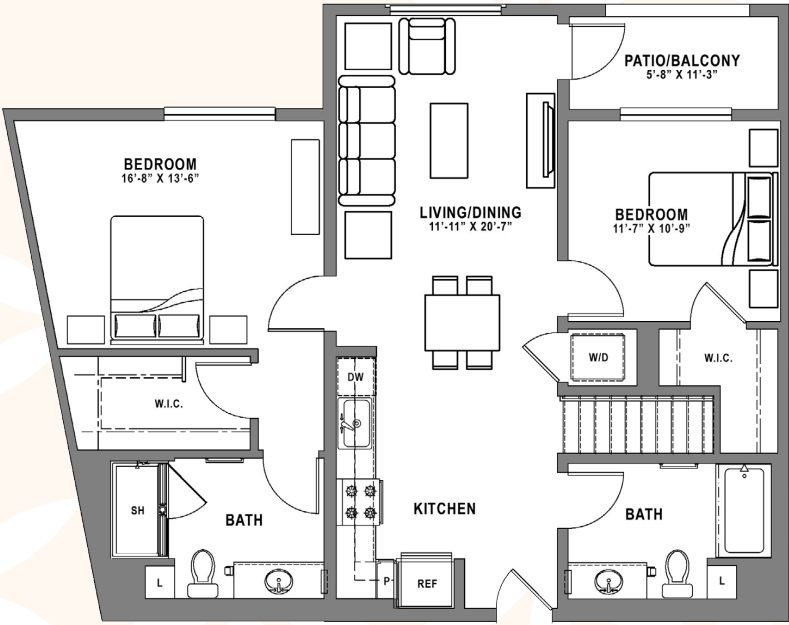

A COSTA  
STATE OF MIND.

# PLAN B7 LOFT

2 Bedroom + Loft / 2 Bath  
approx. 1,301 sq. ft.

ENTRY LEVEL