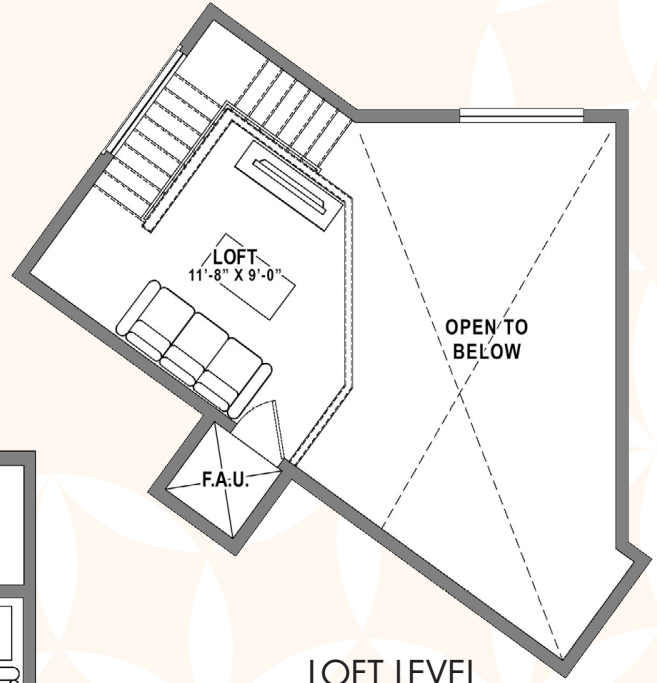

# BAKER BLOCK

A COSTA  
STATE OF MIND.

## PLAN A2 LOFT

1 Bedroom + Loft / 1 Bath  
approx. 1,096 sq. ft.

ENTRY LEVEL

LOFT LEVEL