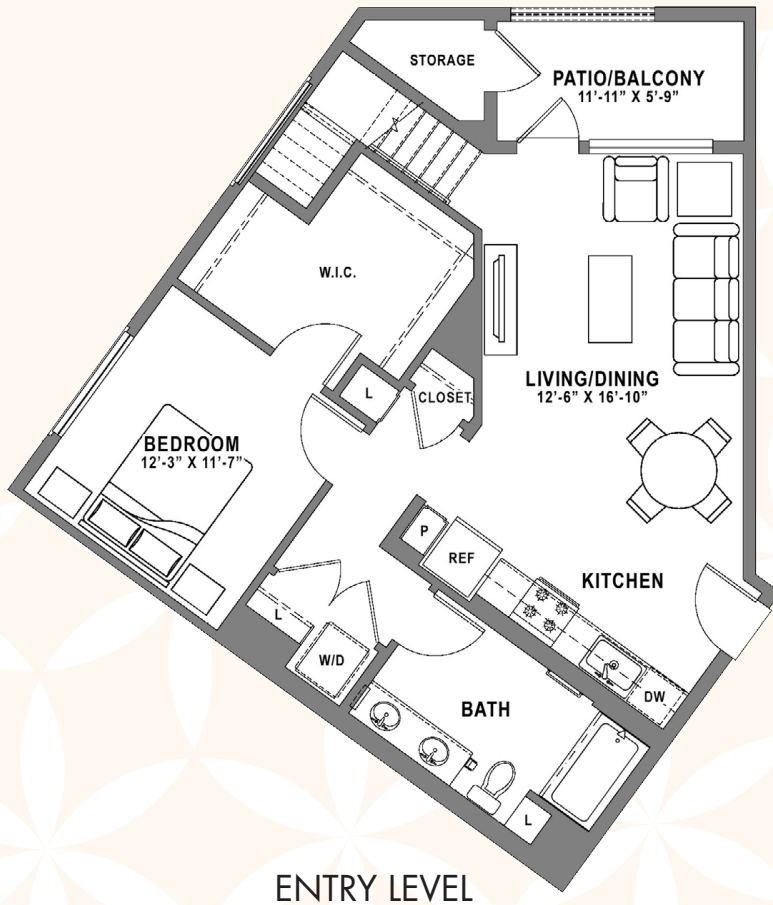

# BAKER BLOCK

A COSTA  
STATE OF MIND.

## PLAN A2 LOFT

1 Bedroom + Loft / 1 Bath  
approx. 1,096 sq. ft.

ENTRY LEVEL

LOFT LEVEL