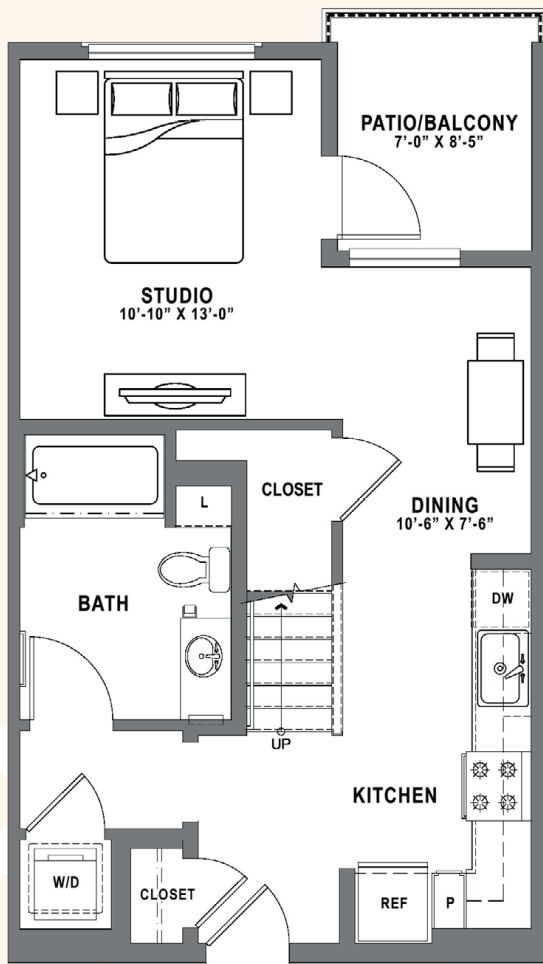

A COSTA
STATE OF MIND.

PLAN S1 LOFT

Studio + Loft / 1 Bath
approx. 716 sq. ft.

ENTRY LEVEL

LOFT LEVEL