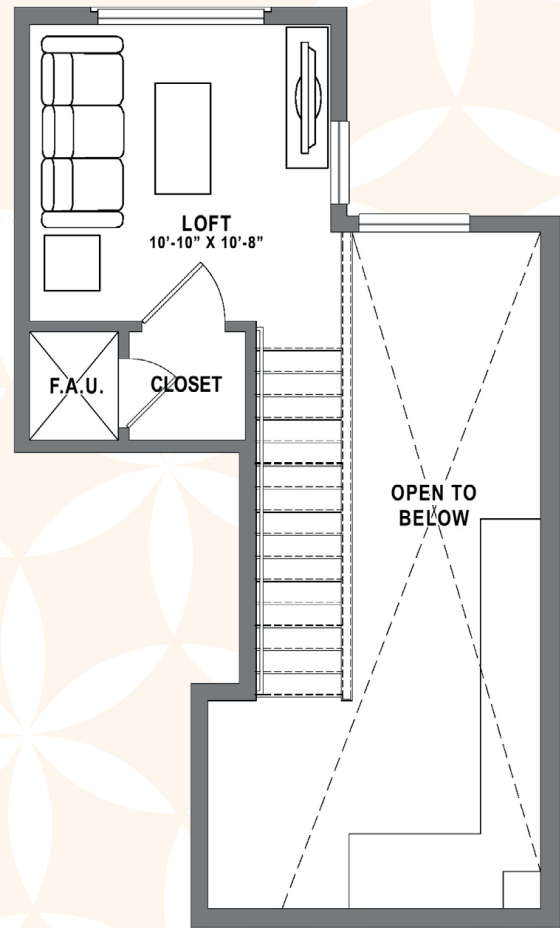

A COSTA
STATE OF MIND.

PLAN S1 LOFT

Studio + Loft / 1 Bath
approx. 716 sq. ft.

ENTRY LEVEL

LOFT LEVEL