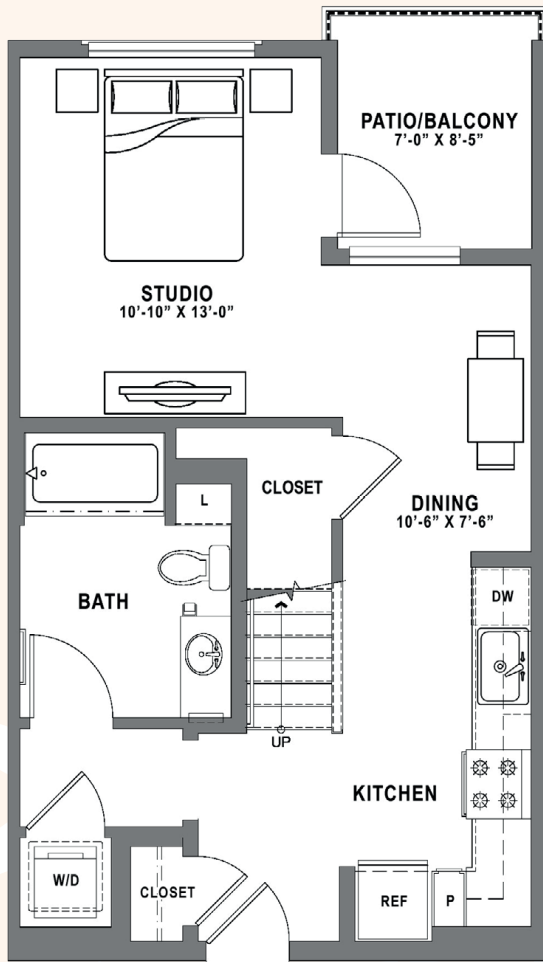

A COSTA
STATE OF MIND.

PLAN S1 LOFT

Studio + Loft / 1 Bath
approx. 716 sq. ft.

ENTRY LEVEL

LOFT LEVEL

Floor plans are artist's rendering. All dimensions are approximate. Actual product and specifications may vary in dimension or detail. Not all features are available in every apartment. Prices and availability are subject to change. Please see a representative for details.