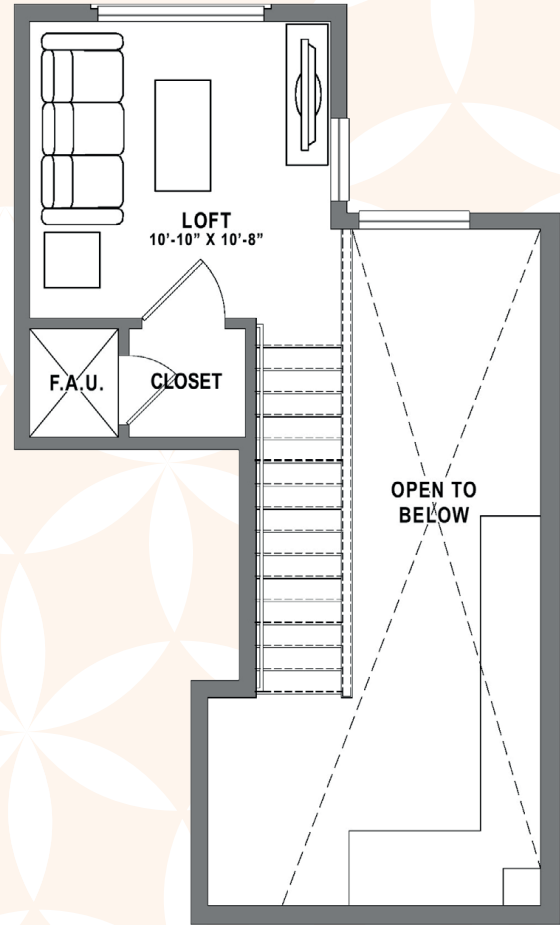

A COSTA
STATE OF MIND.

PLAN S1 LOFT

Studio + Loft / 1 Bath
approx. 716 sq. ft.

ENTRY LEVEL

LOFT LEVEL

Floor plans are artist's rendering. All dimensions are approximate. Actual product and specifications may vary in dimension or detail. Not all features are available in every apartment. Prices and availability are subject to change. Please see a representative for details.