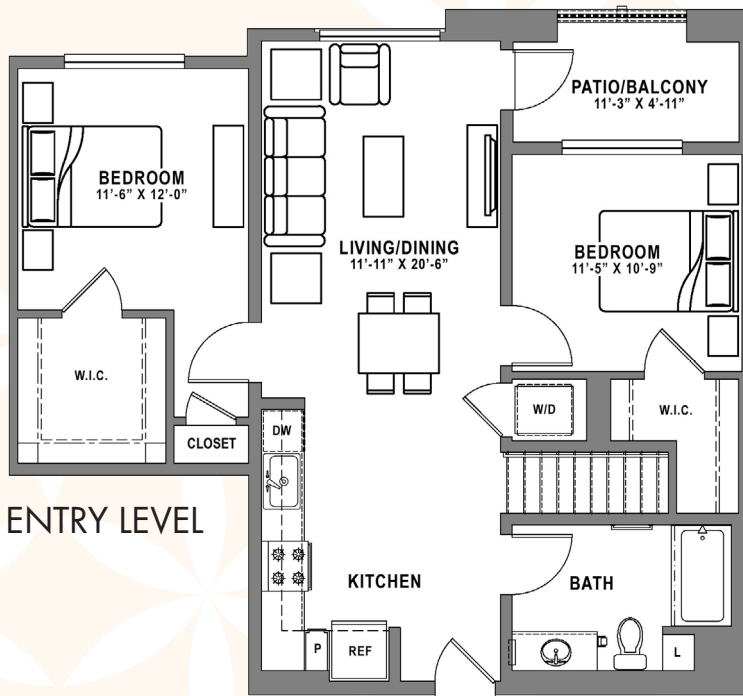

BAKER BLOCK

A COSTA
STATE OF MIND.

PLAN B6 LOFT

2 Bedroom + Loft / 1 Bath
approx. 1,147 sq. ft.

LOFT LEVEL

ENTRY LEVEL