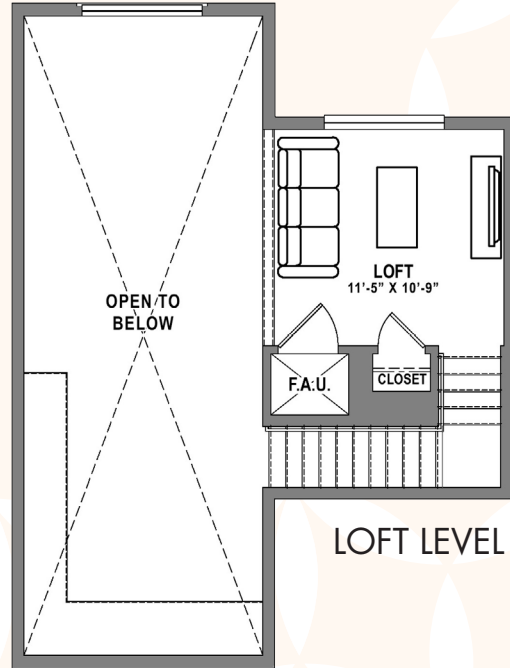

BAKER BLOCK

A COSTA
STATE OF MIND.

PLAN B6 LOFT

2 Bedroom + Loft / 1 Bath
approx. 1,147 sq. ft.

LOFT LEVEL

ENTRY LEVEL