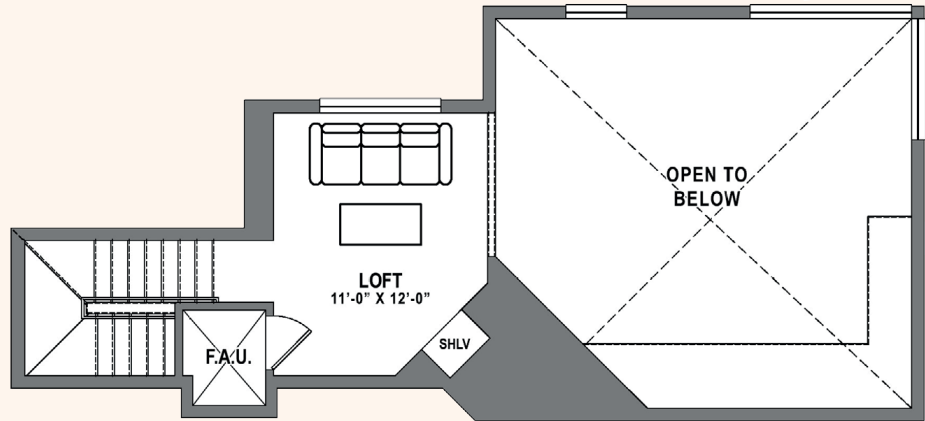

BAKER BLOCK

A COSTA STATE OF MIND.

PLAN C1 LOFT

3 Bedroom + Loft / 2 Bath
approx. 1,574 sq. ft.

LOFT LEVEL

ENTRY LEVEL