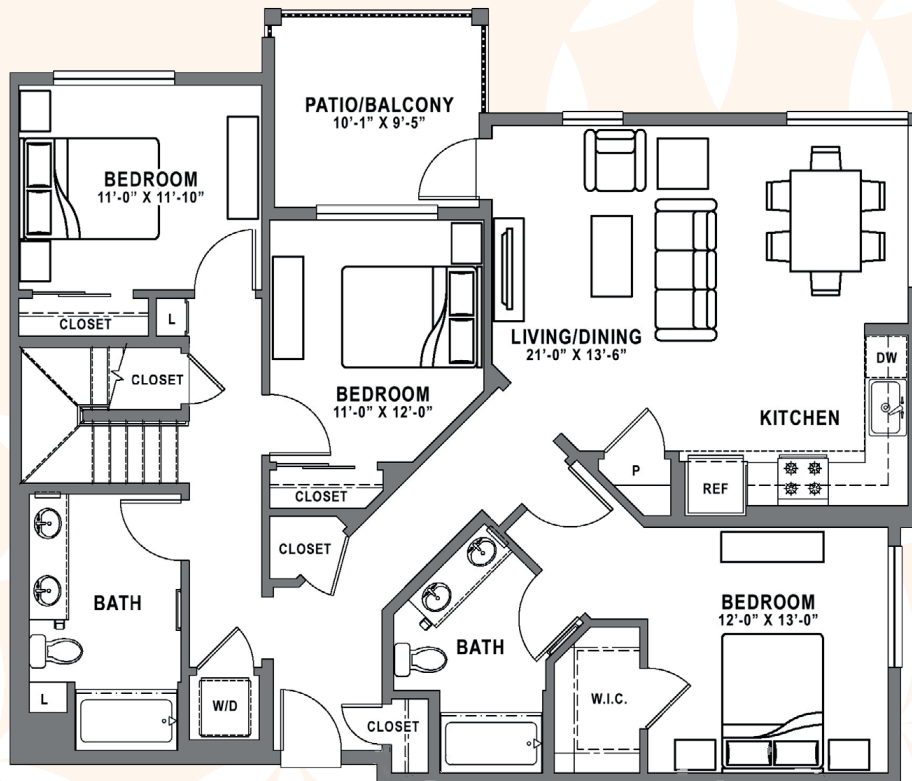

BAKER BLOCK

A COSTA STATE OF MIND.

PLAN C1 LOFT

3 Bedroom + Loft / 2 Bath
approx. 1,574 sq. ft.

LOFT LEVEL

ENTRY LEVEL