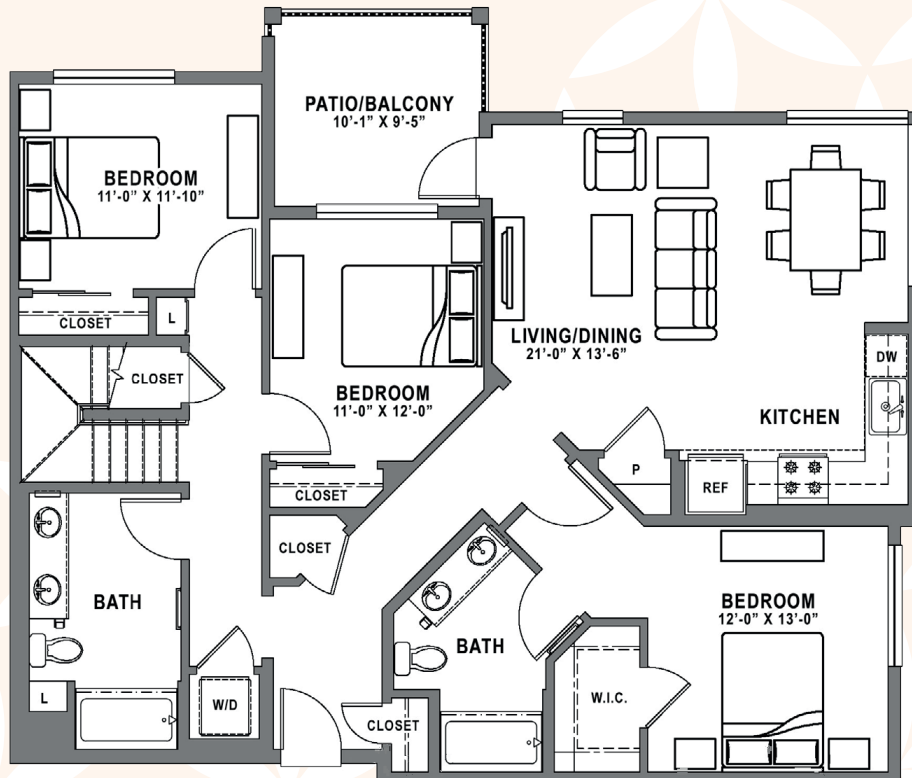

# BAKER BLOCK

A COSTA STATE OF MIND.

## PLAN C1 LOFT

3 Bedroom + Loft / 2 Bath  
approx. 1,574 sq. ft.

LOFT LEVEL

ENTRY LEVEL

Floor plans are artist's rendering. All dimensions are approximate. Actual product and specifications may vary in dimension or detail. Not all features are available in every apartment. Prices and availability are subject to change. Please see a representative for details.