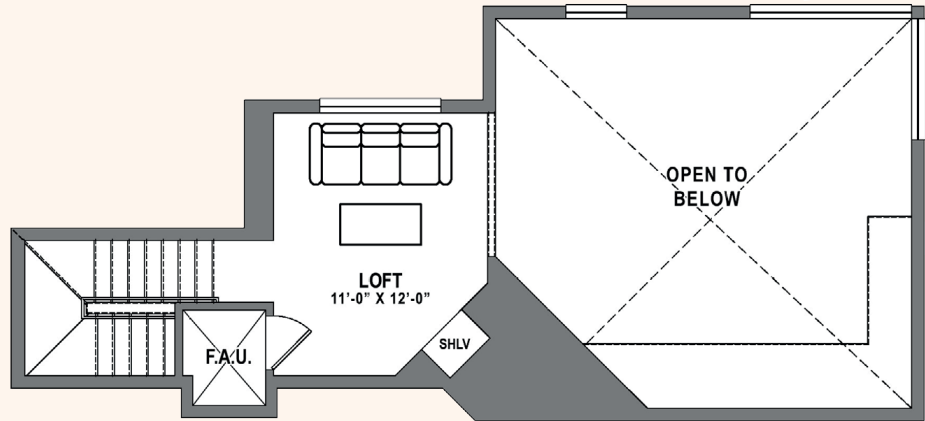

# BAKER BLOCK

A COSTA STATE OF MIND.

## PLAN C1 LOFT

3 Bedroom + Loft / 2 Bath  
approx. 1,574 sq. ft.

LOFT LEVEL

ENTRY LEVEL

Floor plans are artist's rendering. All dimensions are approximate. Actual product and specifications may vary in dimension or detail. Not all features are available in every apartment. Prices and availability are subject to change. Please see a representative for details.