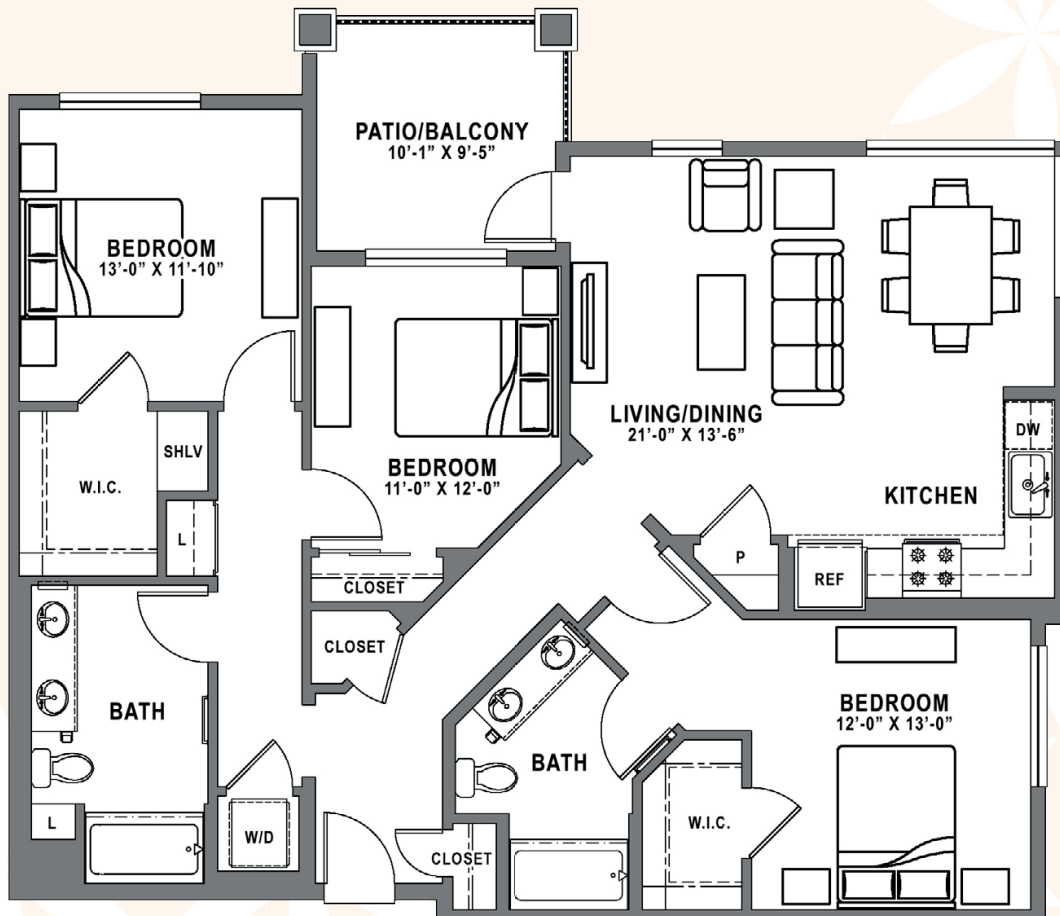

BAKER BLOCK

A COSTA
STATE OF MIND.

PLAN C1

3 Bedroom / 2 Bath
approx. 1,435 sq. ft.

Floor plans are artist's rendering. All dimensions are approximate. Actual product and specifications may vary in dimension or detail. Not all features are available in every apartment. Prices and availability are subject to change. Please see a representative for details.