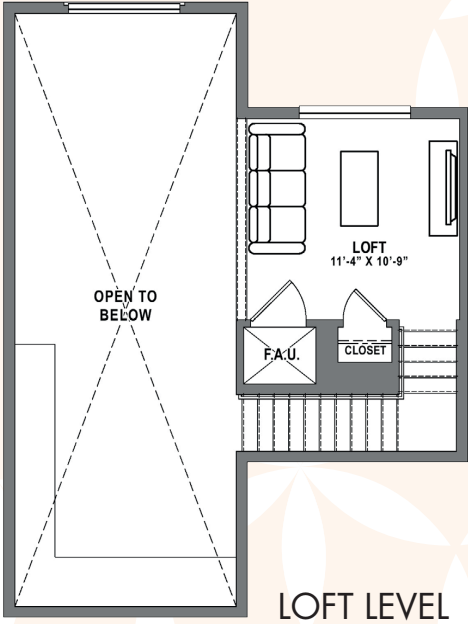

# PLAN B7 LOFT

2 Bedroom + Loft / 2 Bath  
approx. 1,301 sq. ft.

ENTRY LEVEL