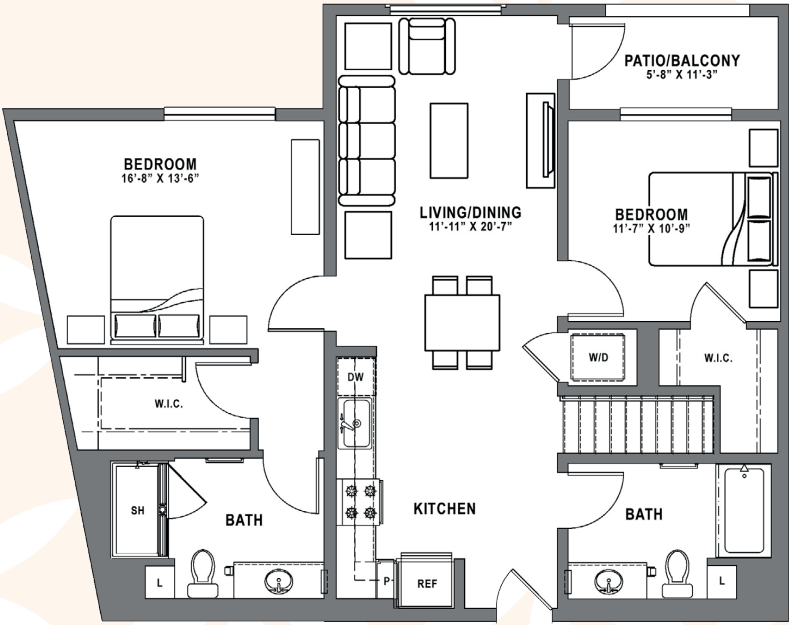

A COSTA  
STATE OF MIND.

# PLAN B7 LOFT

2 Bedroom + Loft / 2 Bath  
approx. 1,301 sq. ft.

ENTRY LEVEL