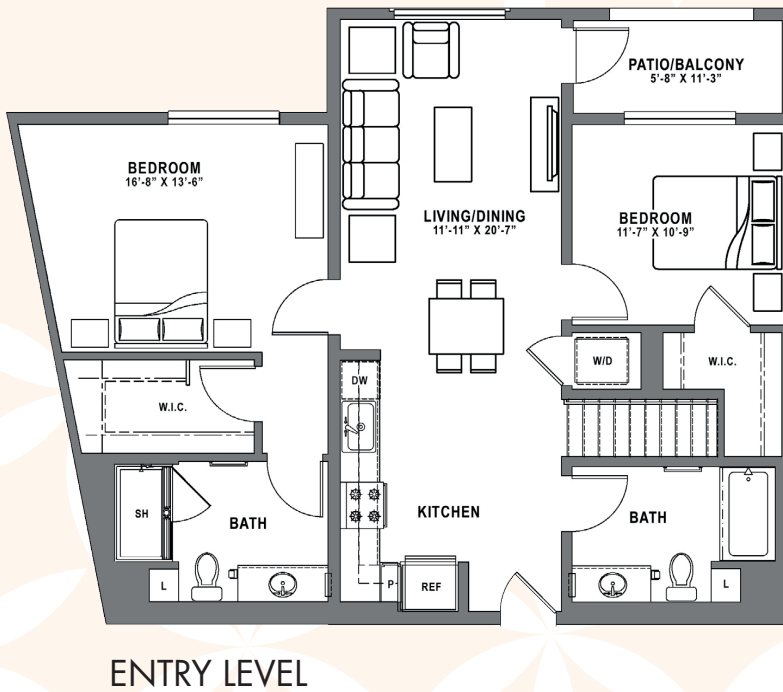

A COSTA
STATE OF MIND.

PLAN B7 LOFT

2 Bedroom + Loft / 2 Bath
approx. 1,301 sq. ft.

Floor plans are artist's rendering. All dimensions are approximate. Actual product and specifications may vary in dimension or detail. Not all features are available in every apartment. Prices and availability are subject to change. Please see a representative for details.