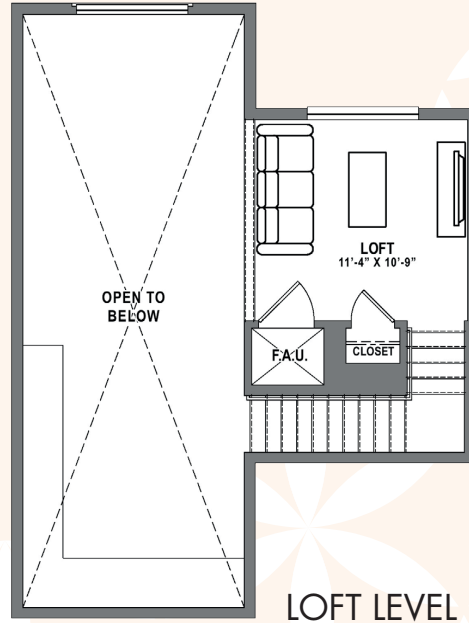

A COSTA
STATE OF MIND.

PLAN B7 LOFT

2 Bedroom + Loft / 2 Bath
approx. 1,301 sq. ft.

Floor plans are artist's rendering. All dimensions are approximate. Actual product and specifications may vary in dimension or detail. Not all features are available in every apartment. Prices and availability are subject to change. Please see a representative for details.