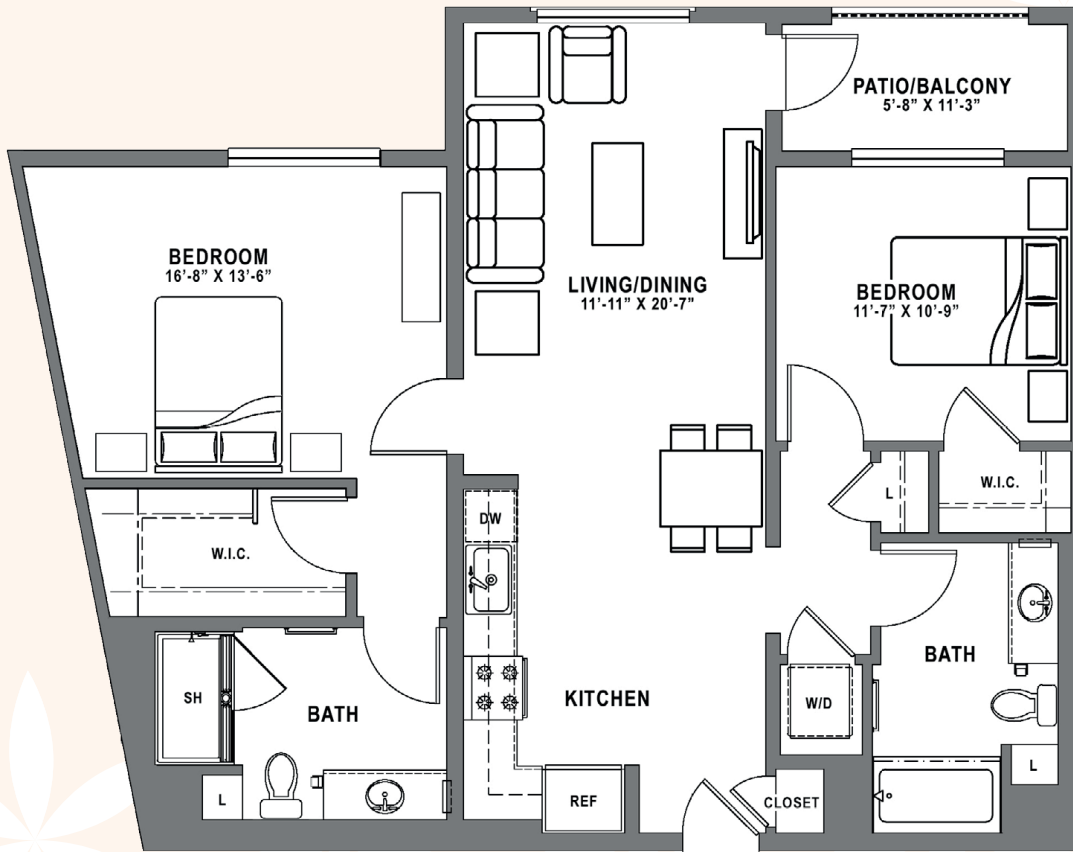

# BAKER BLOCK

A COSTA  
STATE OF MIND.

## PLAN B7

2 Bedroom / 2 Bath  
approx. 1,164 sq. ft.

Floor plans are artist's rendering. All dimensions are approximate. Actual product and specifications may vary in dimension or detail. Not all features are available in every apartment. Prices and availability are subject to change. Please see a representative for details.