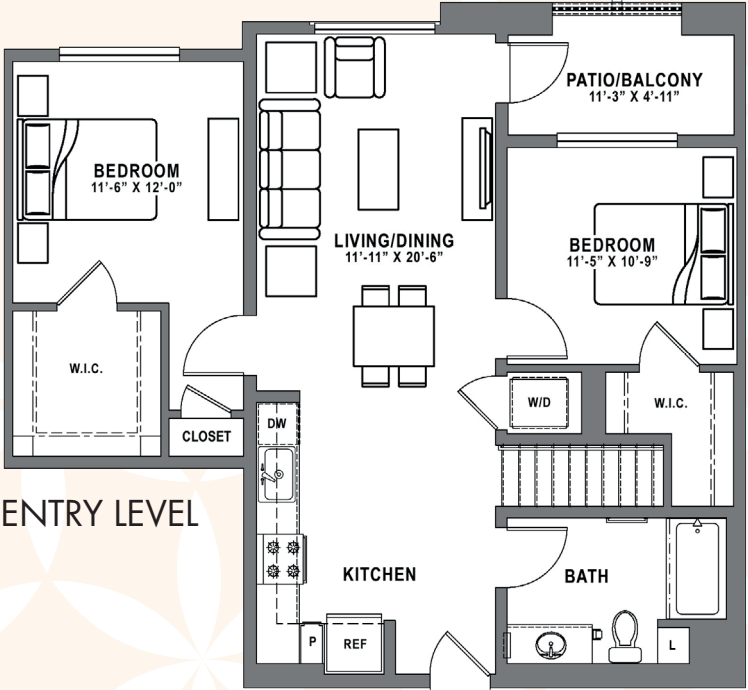

BAKER BLOCK

A COSTA STATE OF MIND.

PLAN B6 LOFT

2 Bedroom + Loft / 1 Bath
approx. 1,147 sq. ft.

Floor plans are artist's rendering. All dimensions are approximate. Actual product and specifications may vary in dimension or detail. Not all features are available in every apartment. Prices and availability are subject to change. Please see a representative for details.