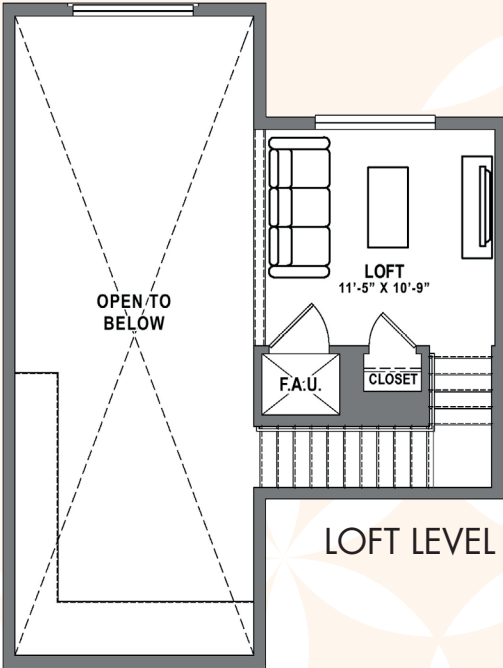

BAKER BLOCK

A COSTA STATE OF MIND.

PLAN B6 LOFT

2 Bedroom + Loft / 1 Bath
approx. 1,147 sq. ft.

Floor plans are artist's rendering. All dimensions are approximate. Actual product and specifications may vary in dimension or detail. Not all features are available in every apartment. Prices and availability are subject to change. Please see a representative for details.