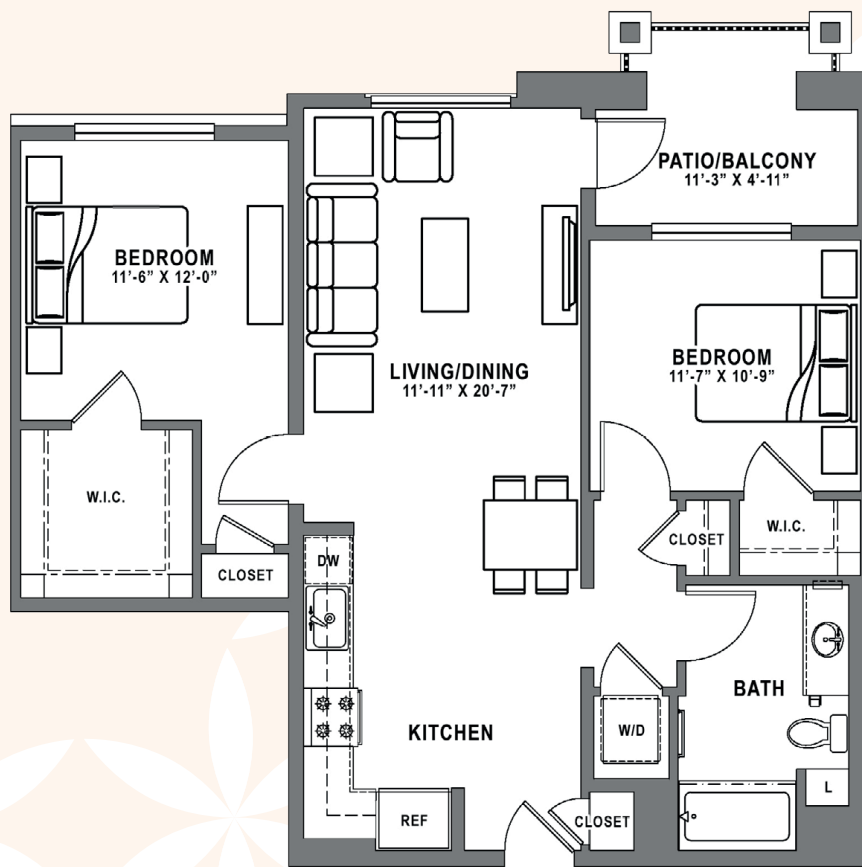

BAKER BLOCK

A COSTA
STATE OF MIND.

PLAN B6

2 Bedroom / 1 Bath
approx. 1,011 sq. ft.

Floor plans are artist's rendering. All dimensions are approximate. Actual product and specifications may vary in dimension or detail. Not all features are available in every apartment. Prices and availability are subject to change. Please see a representative for details.