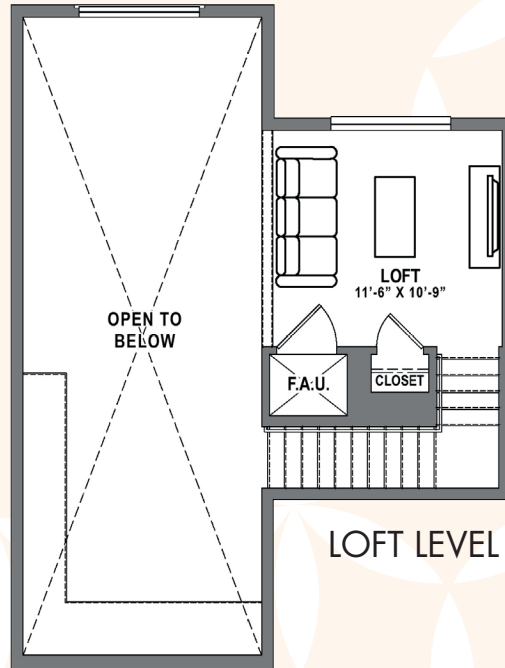

A COSTA
STATE OF MIND.

PLAN B5 LOFT

2 Bedroom + Loft / 2 Bath
approx. 1,224 sq. ft.

ENTRY LEVEL