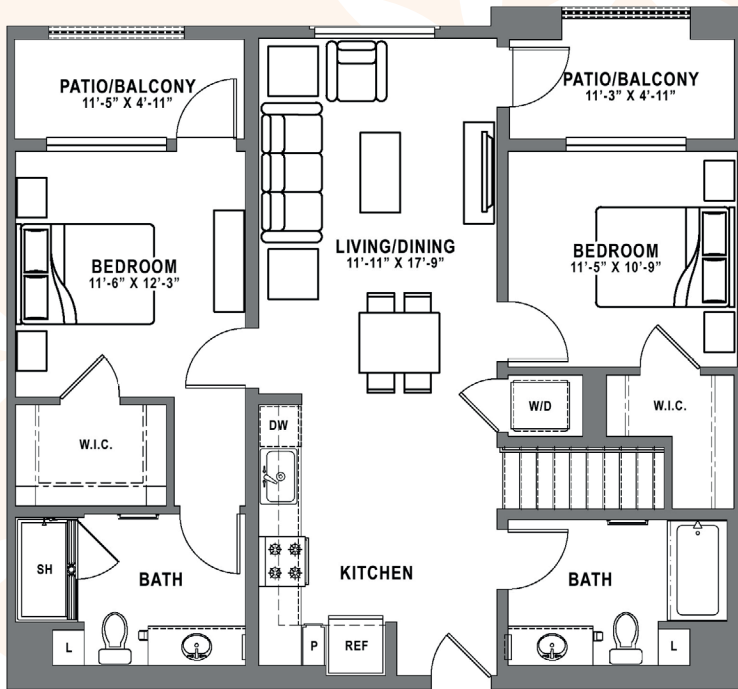

A COSTA
STATE OF MIND.

PLAN B5 LOFT

2 Bedroom + Loft / 2 Bath
approx. 1,224 sq. ft.

ENTRY LEVEL