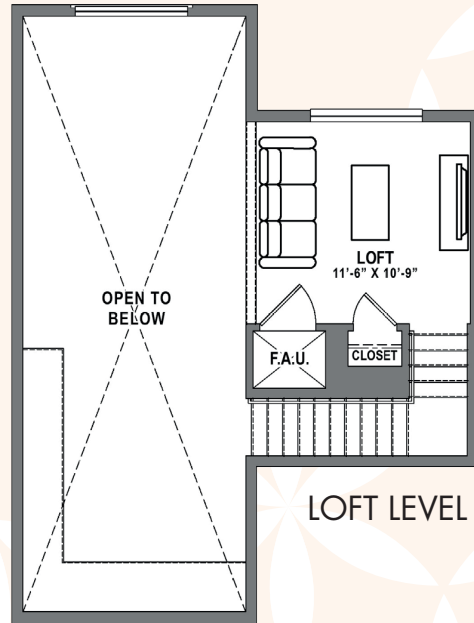

BAKER BLOCK

A COSTA STATE OF MIND.

PLAN B5 LOFT

2 Bedroom + Loft / 2 Bath
approx. 1,224 sq. ft.

ENTRY LEVEL

Floor plans are artist's rendering. All dimensions are approximate. Actual product and specifications may vary in dimension or detail. Not all features are available in every apartment. Prices and availability are subject to change. Please see a representative for details.