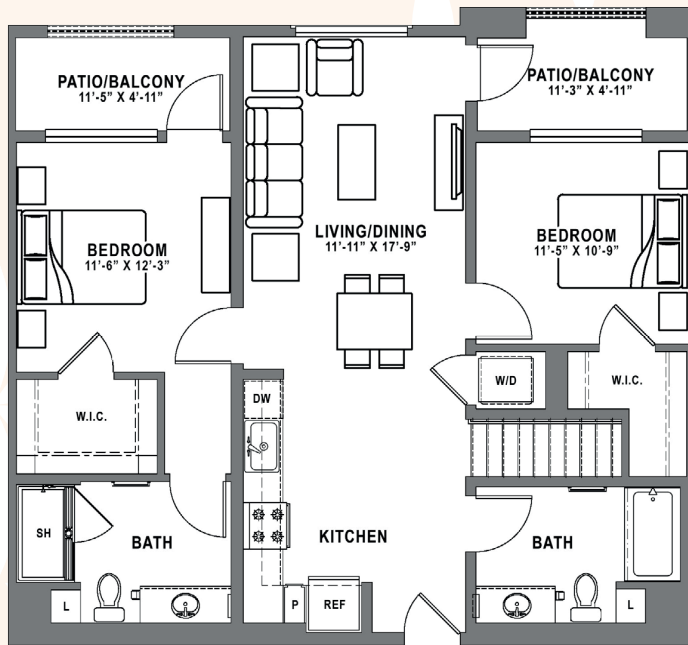

BAKER BLOCK

A COSTA STATE OF MIND.

PLAN B5 LOFT

2 Bedroom + Loft / 2 Bath
approx. 1,224 sq. ft.

ENTRY LEVEL

Floor plans are artist's rendering. All dimensions are approximate. Actual product and specifications may vary in dimension or detail. Not all features are available in every apartment. Prices and availability are subject to change. Please see a representative for details.