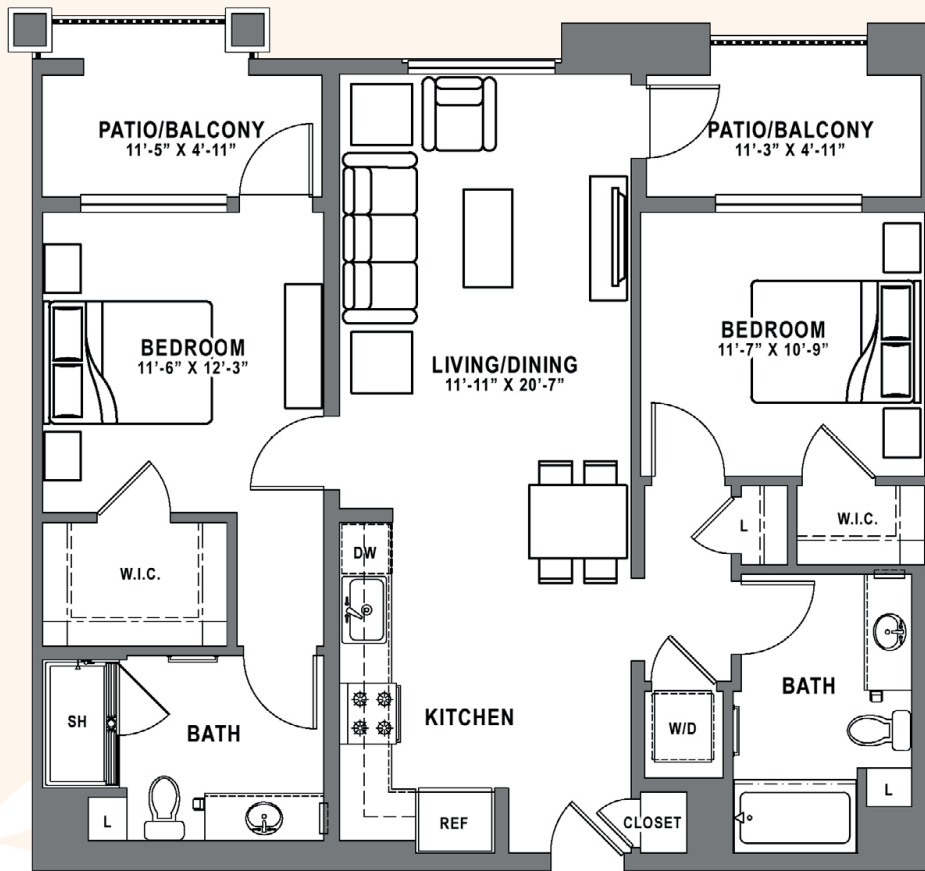

BAKER BLOCK

A COSTA
STATE OF MIND.

PLAN B5

2 Bedroom / 2 Bath
approx. 1,089 sq. ft.

Floor plans are artist's rendering. All dimensions are approximate. Actual product and specifications may vary in dimension or detail. Not all features are available in every apartment. Prices and availability are subject to change. Please see a representative for details.