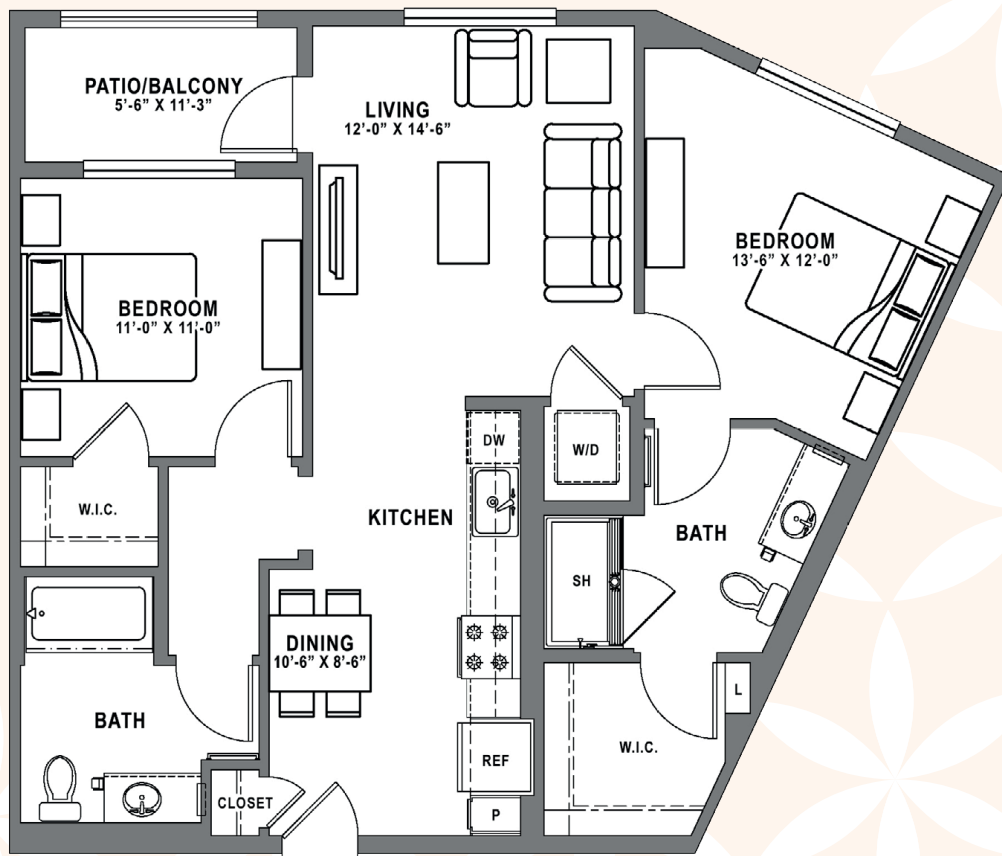

BAKER BLOCK

A COSTA
STATE OF MIND.

PLAN B4

2 Bedroom / 2 Bath
approx. 1,028 sq. ft.

Floor plans are artist's rendering. All dimensions are approximate. Actual product and specifications may vary in dimension or detail. Not all features are available in every apartment. Prices and availability are subject to change. Please see a representative for details.