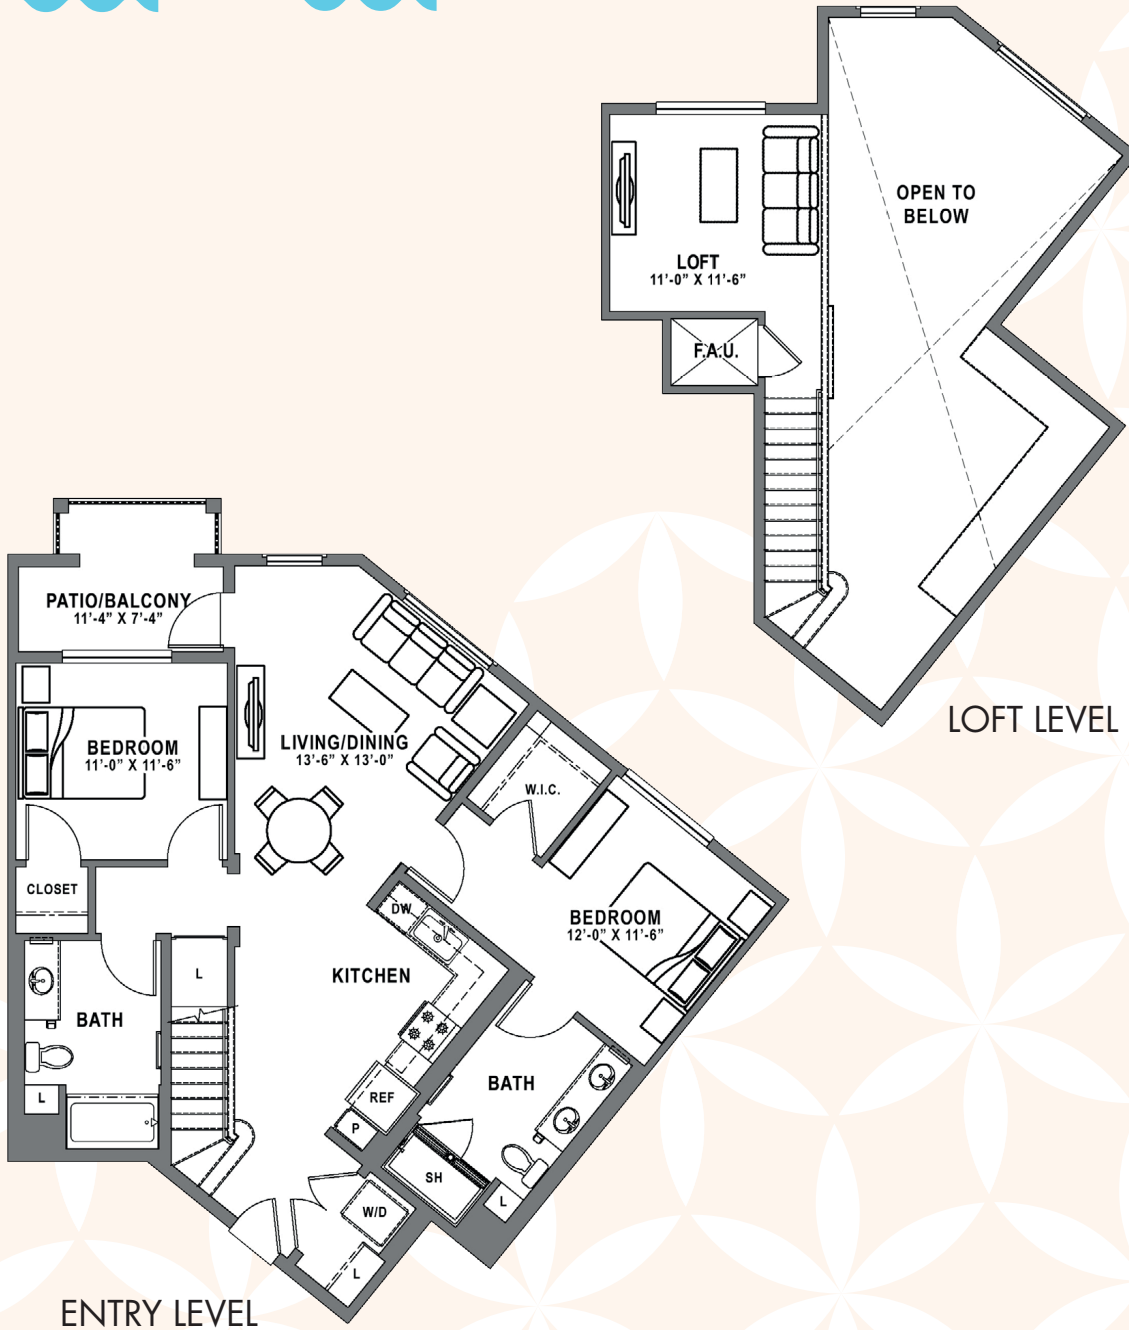

A COSTA
STATE OF MIND.

PLAN B3 LOFT

2 Bedroom + Loft / 2 Bath
approx. 1,330 sq. ft.

Floor plans are artist's rendering. All dimensions are approximate. Actual product and specifications may vary in dimension or detail. Not all features are available in every apartment. Prices and availability are subject to change. Please see a representative for details.