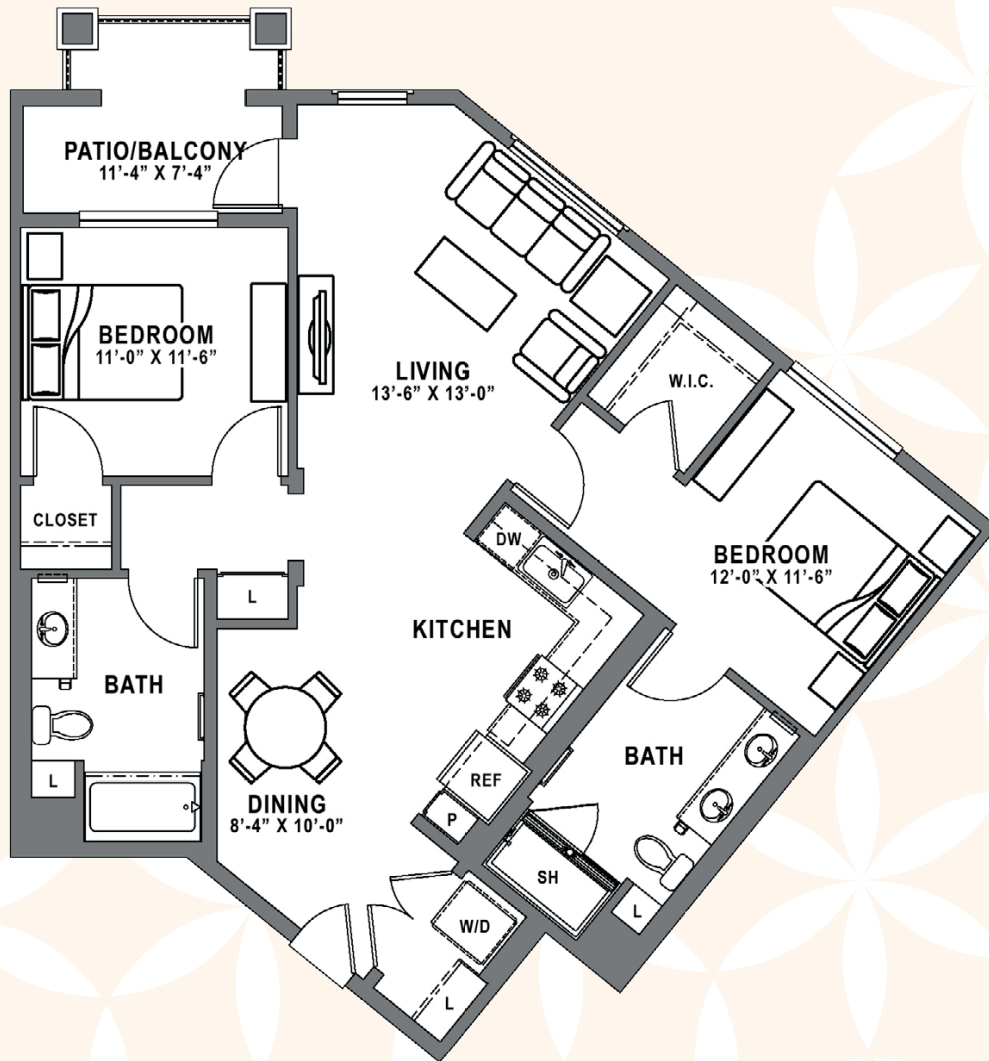

BAKER BLOCK

A COSTA
STATE OF MIND.

PLAN B3

2 Bedroom / 2 Bath
approx. 1,186 sq. ft.

Floor plans are artist's rendering. All dimensions are approximate. Actual product and specifications may vary in dimension or detail. Not all features are available in every apartment. Prices and availability are subject to change. Please see a representative for details.