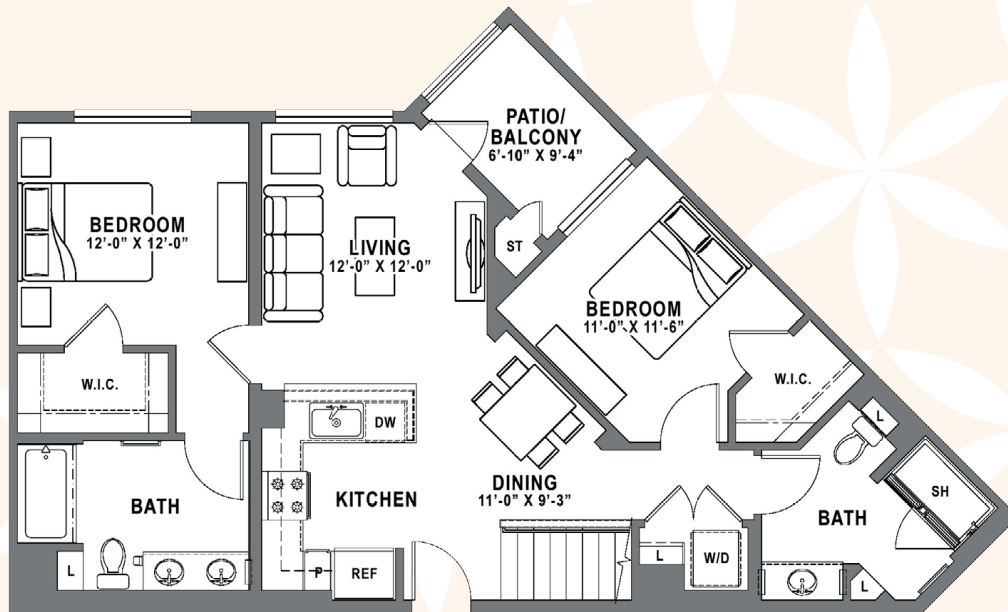

BAKER BLOCK

A COSTA STATE OF MIND.

PLAN B1 LOFT

2 Bedroom + Loft / 2 Bath
approx. 1,184 sq. ft.

LOFT LEVEL

ENTRY LEVEL

Floor plans are artist's rendering. All dimensions are approximate. Actual product and specifications may vary in dimension or detail. Not all features are available in every apartment. Prices and availability are subject to change. Please see a representative for details.