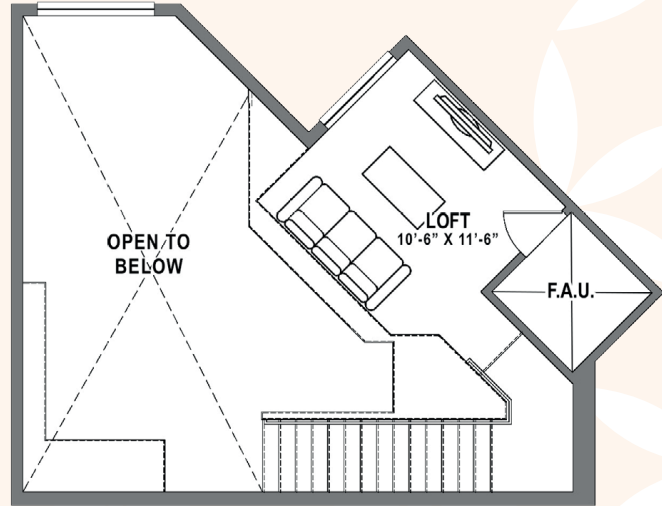

BAKER BLOCK

A COSTA STATE OF MIND.

PLAN B1 LOFT

2 Bedroom + Loft / 2 Bath
approx. 1,184 sq. ft.

LOFT LEVEL

ENTRY LEVEL

Floor plans are artist's rendering. All dimensions are approximate. Actual product and specifications may vary in dimension or detail. Not all features are available in every apartment. Prices and availability are subject to change. Please see a representative for details.