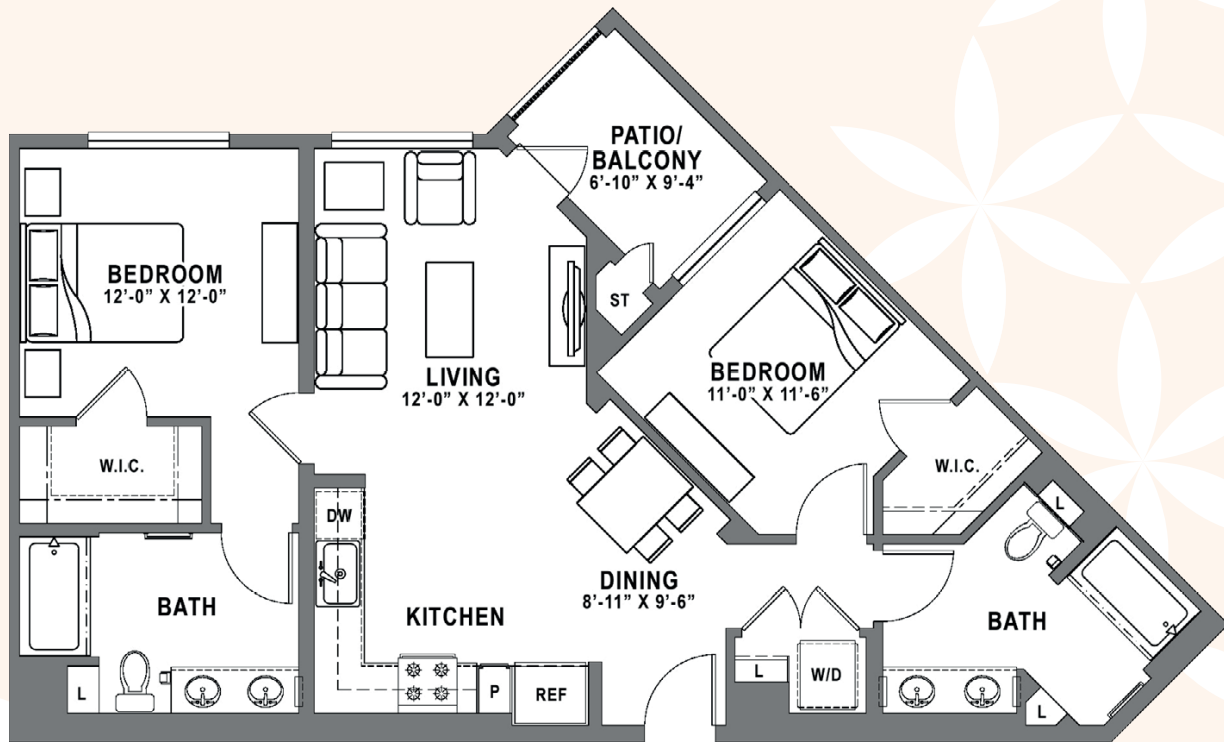

# BAKER BLOCK

A COSTA  
STATE OF MIND.

## PLAN B1

2 Bedroom / 2 Bath  
approx. 1,047 sq. ft.

Floor plans are artist's rendering. All dimensions are approximate. Actual product and specifications may vary in dimension or detail. Not all features are available in every apartment. Prices and availability are subject to change. Please see a representative for details.