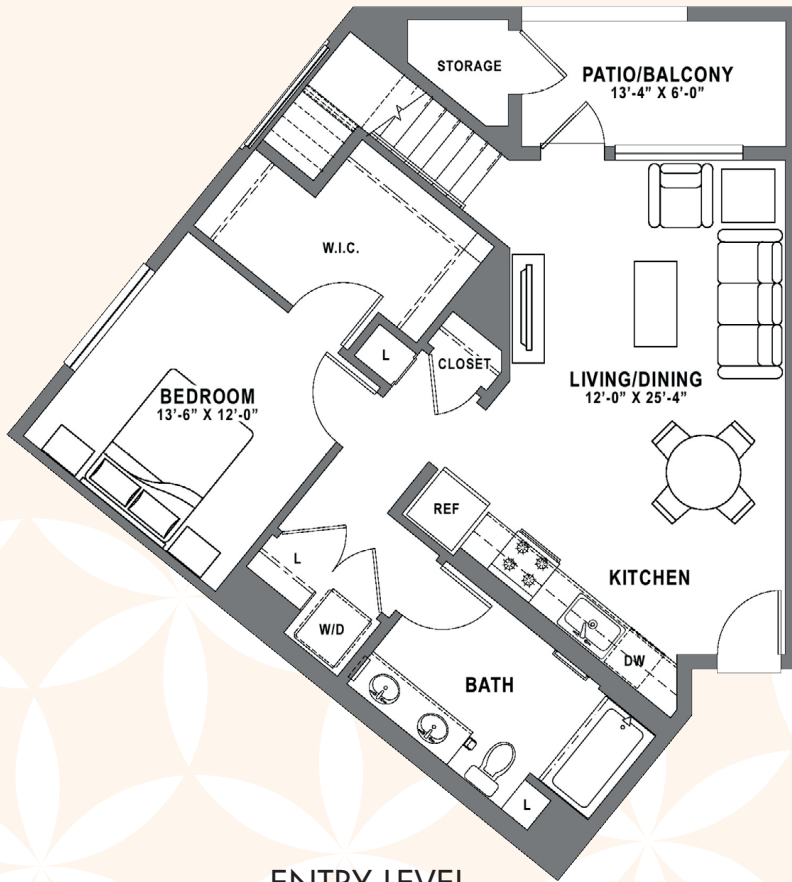

BAKER BLOCK

A COSTA STATE OF MIND.

PLAN A4 LOFT

1 Bedroom + Loft / 1 Bath
approx. 1,052 sq. ft.

Floor plans are artist's rendering. All dimensions are approximate. Actual product and specifications may vary in dimension or detail. Not all features are available in every apartment. Prices and availability are subject to change. Please see a representative for details.