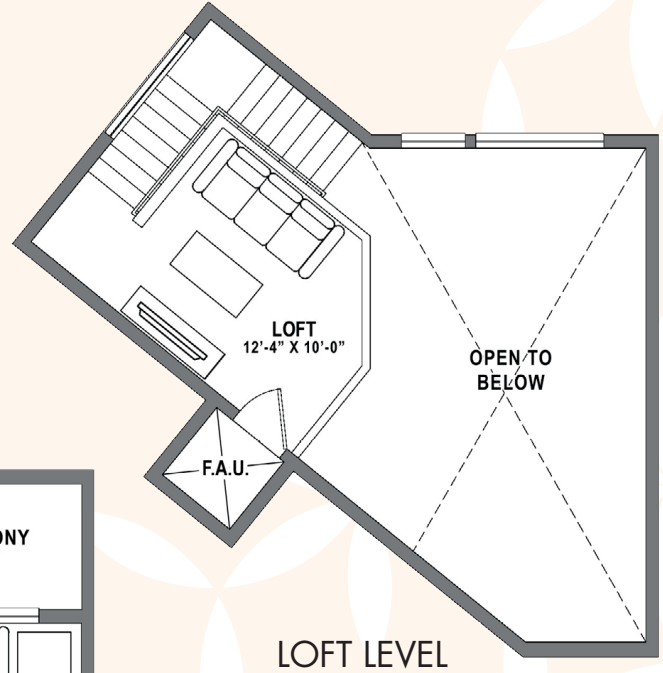

BAKER BLOCK

A COSTA STATE OF MIND.

PLAN A4 LOFT

1 Bedroom + Loft / 1 Bath
approx. 1,052 sq. ft.

Floor plans are artist's rendering. All dimensions are approximate. Actual product and specifications may vary in dimension or detail. Not all features are available in every apartment. Prices and availability are subject to change. Please see a representative for details.