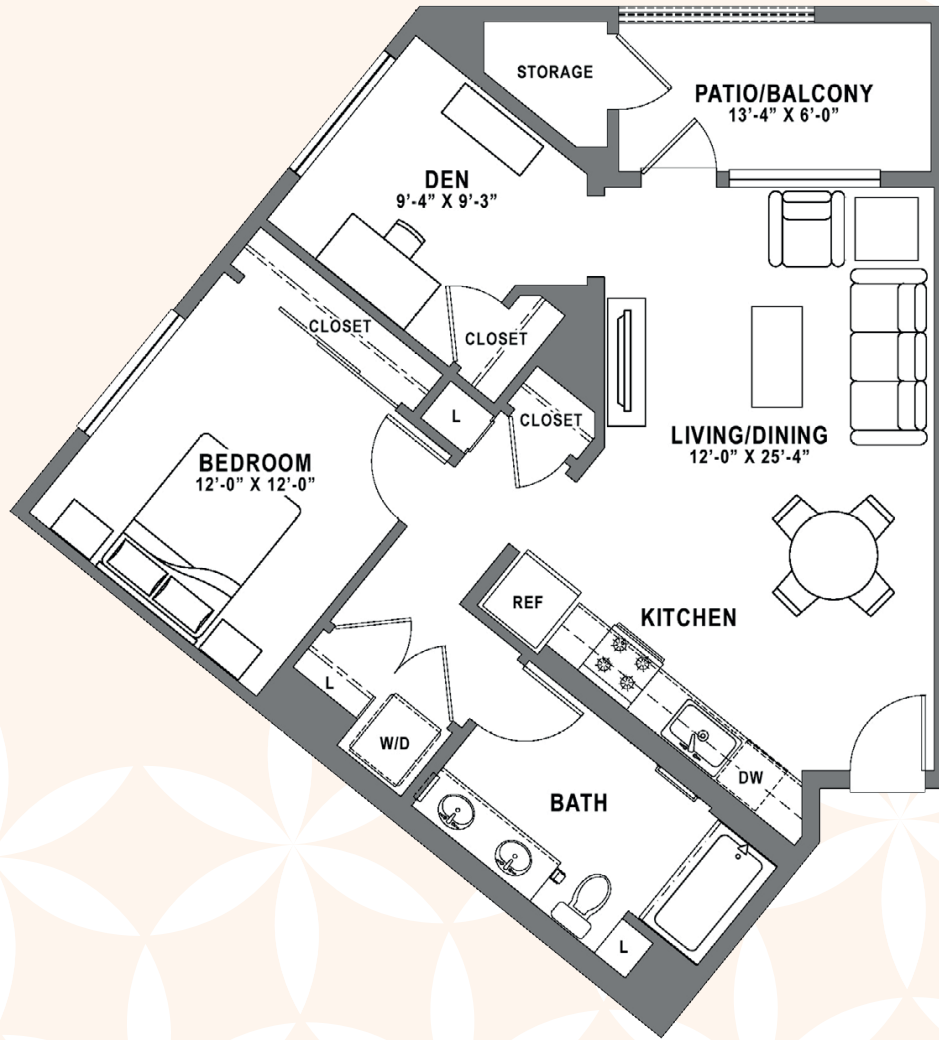

BAKER BLOCK

A COSTA
STATE OF MIND.

PLAN A4

1 Bedroom / 1 Bath
approx. 923 sq. ft.

Floor plans are artist's rendering. All dimensions are approximate. Actual product and specifications may vary in dimension or detail. Not all features are available in every apartment. Prices and availability are subject to change. Please see a representative for details.