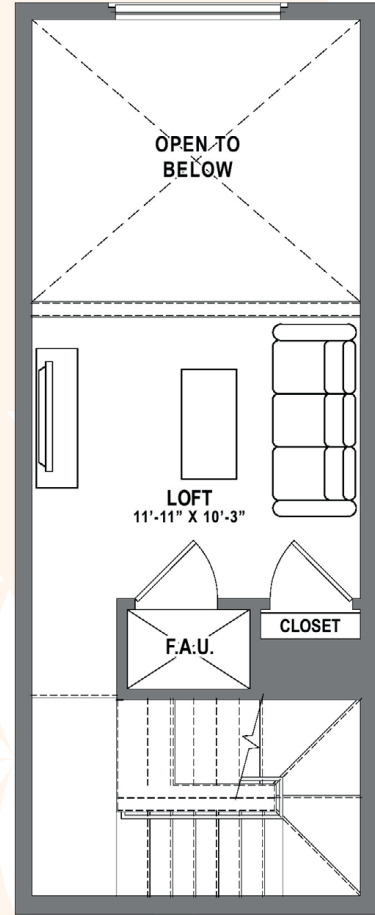

BAKER BLOCK

A COSTA STATE OF MIND.

PLAN A3 LOFT

1 Bedroom + Loft / 1 Bath
approx. 904 sq. ft.

ENTRY LEVEL

LOFT LEVEL

Floor plans are artist's rendering. All dimensions are approximate. Actual product and specifications may vary in dimension or detail. Not all features are available in every apartment. Prices and availability are subject to change. Please see a representative for details.