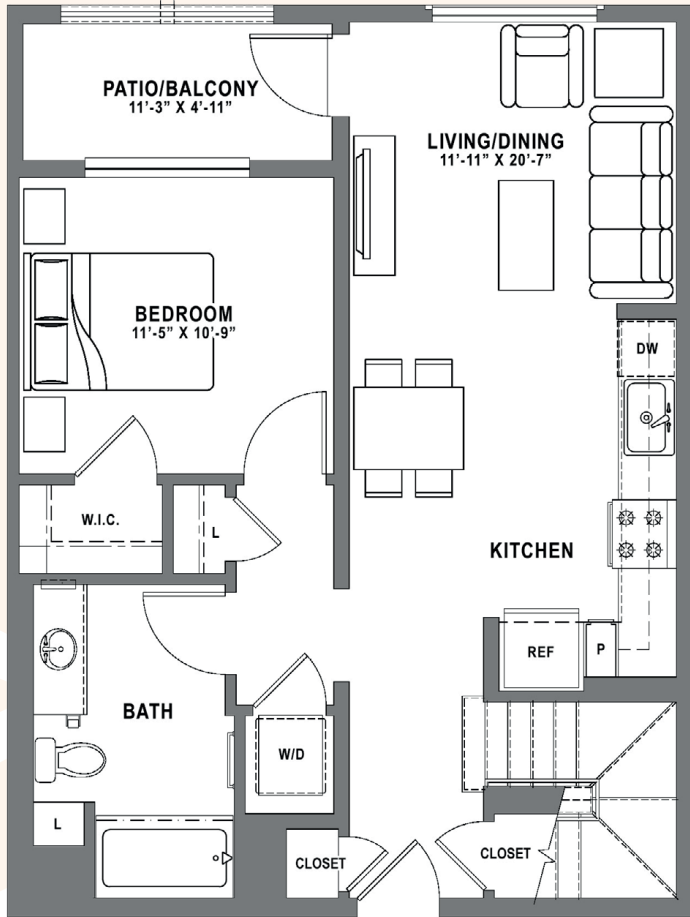

BAKER BLOCK

A COSTA STATE OF MIND.

PLAN A3 LOFT

1 Bedroom + Loft / 1 Bath
approx. 904 sq. ft.

ENTRY LEVEL

LOFT LEVEL

Floor plans are artist's rendering. All dimensions are approximate. Actual product and specifications may vary in dimension or detail. Not all features are available in every apartment. Prices and availability are subject to change. Please see a representative for details.